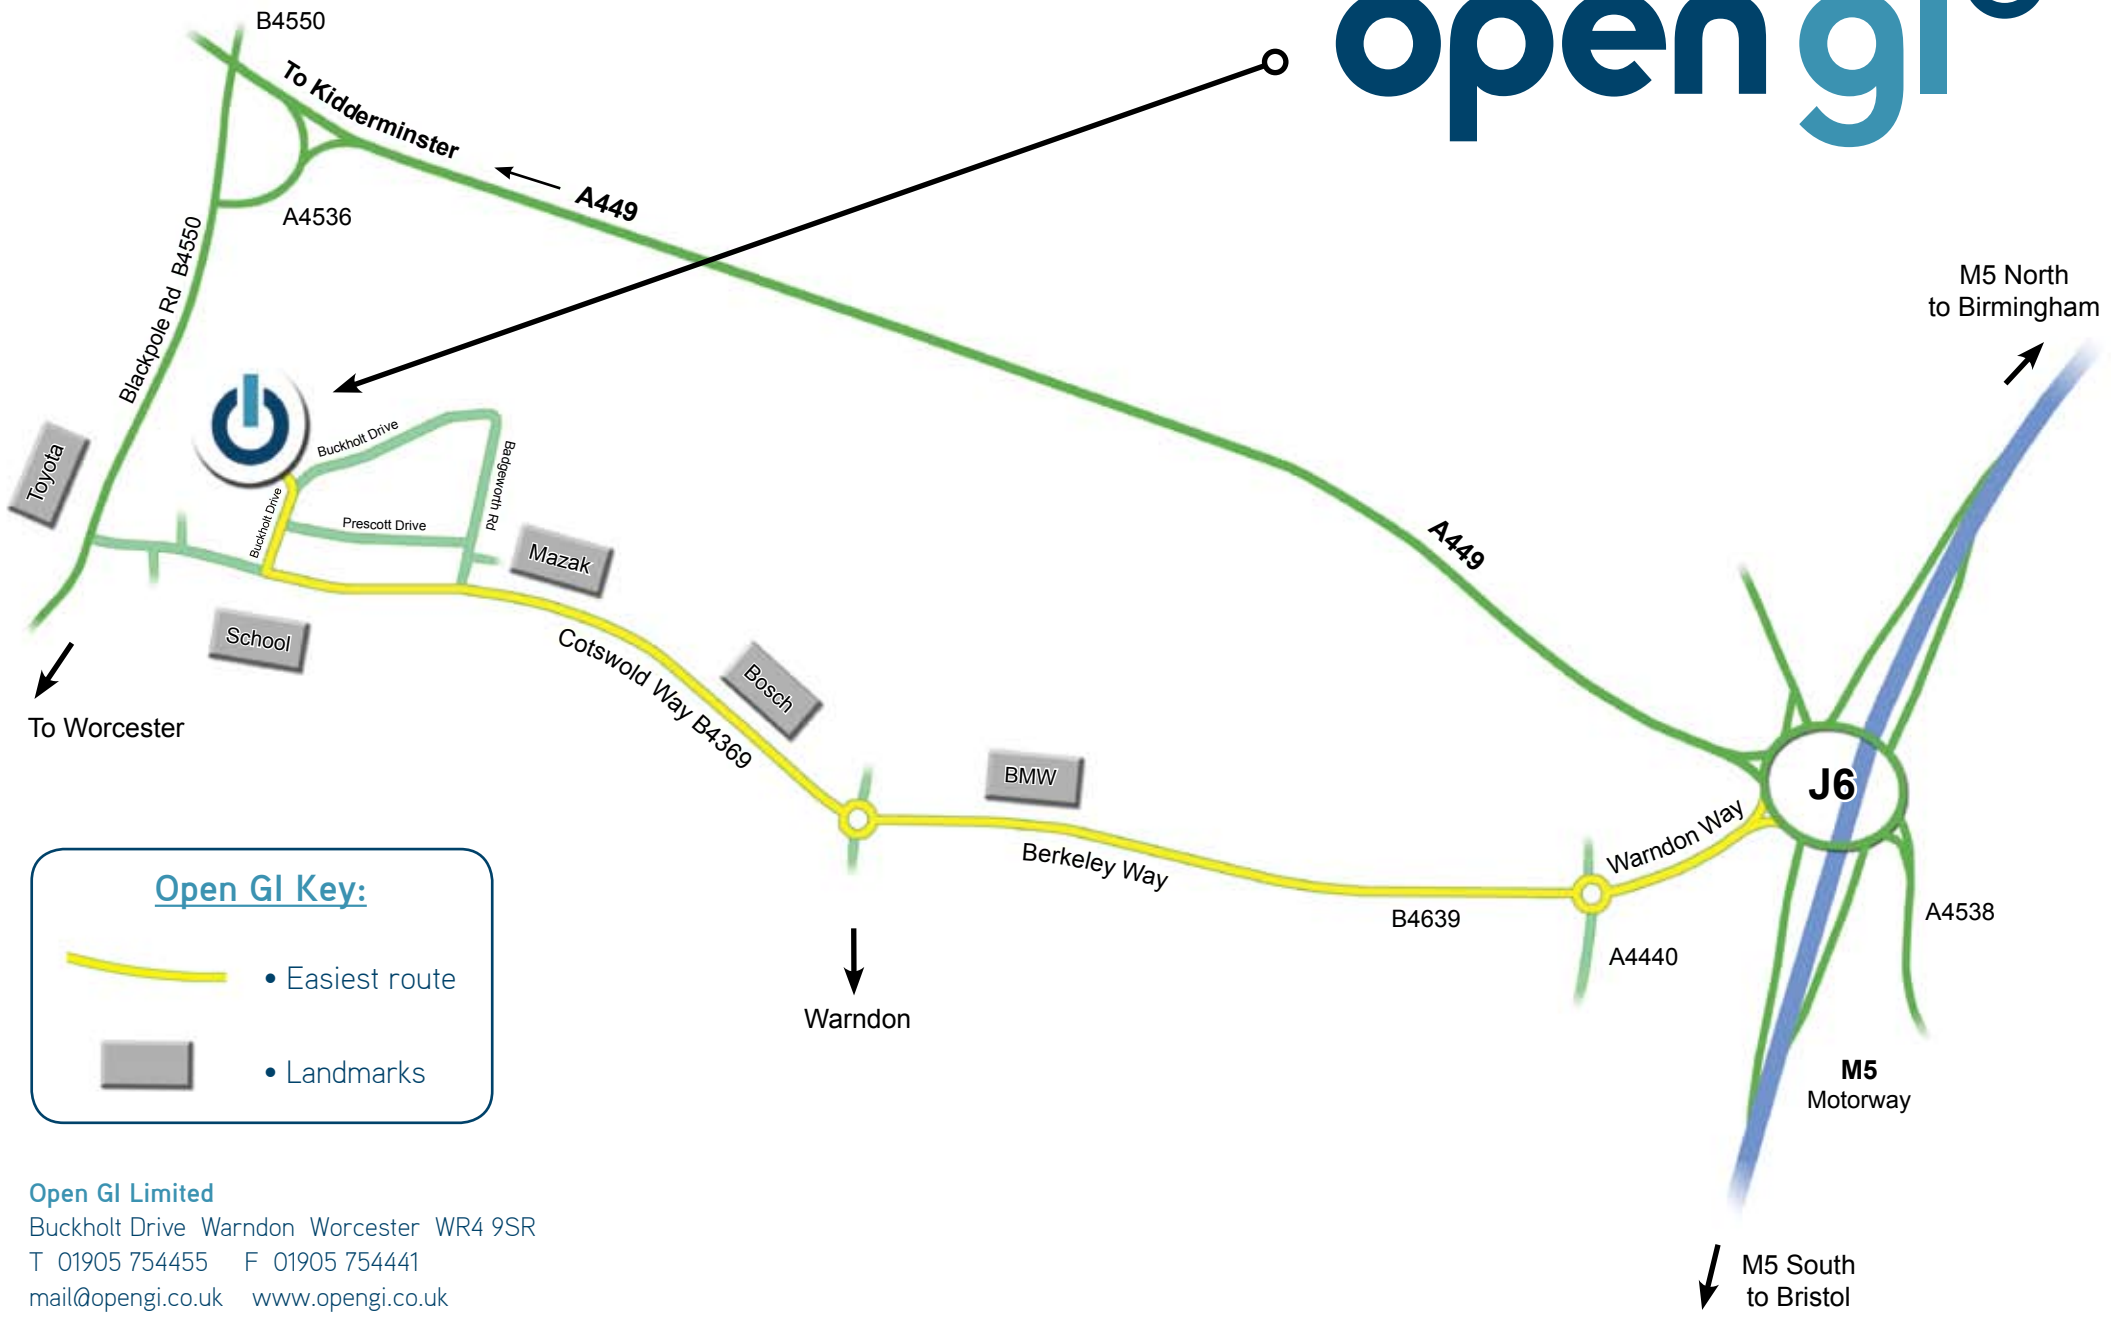

3 Directions Detail

Open GI Key:

- Easiest route
- Landmarks

Open GI Limited
Buckholt Drive Warndon Worcester WR4 9SR
T 01905 754455 F 01905 754441
mail@opengi.co.uk www.opengi.co.uk